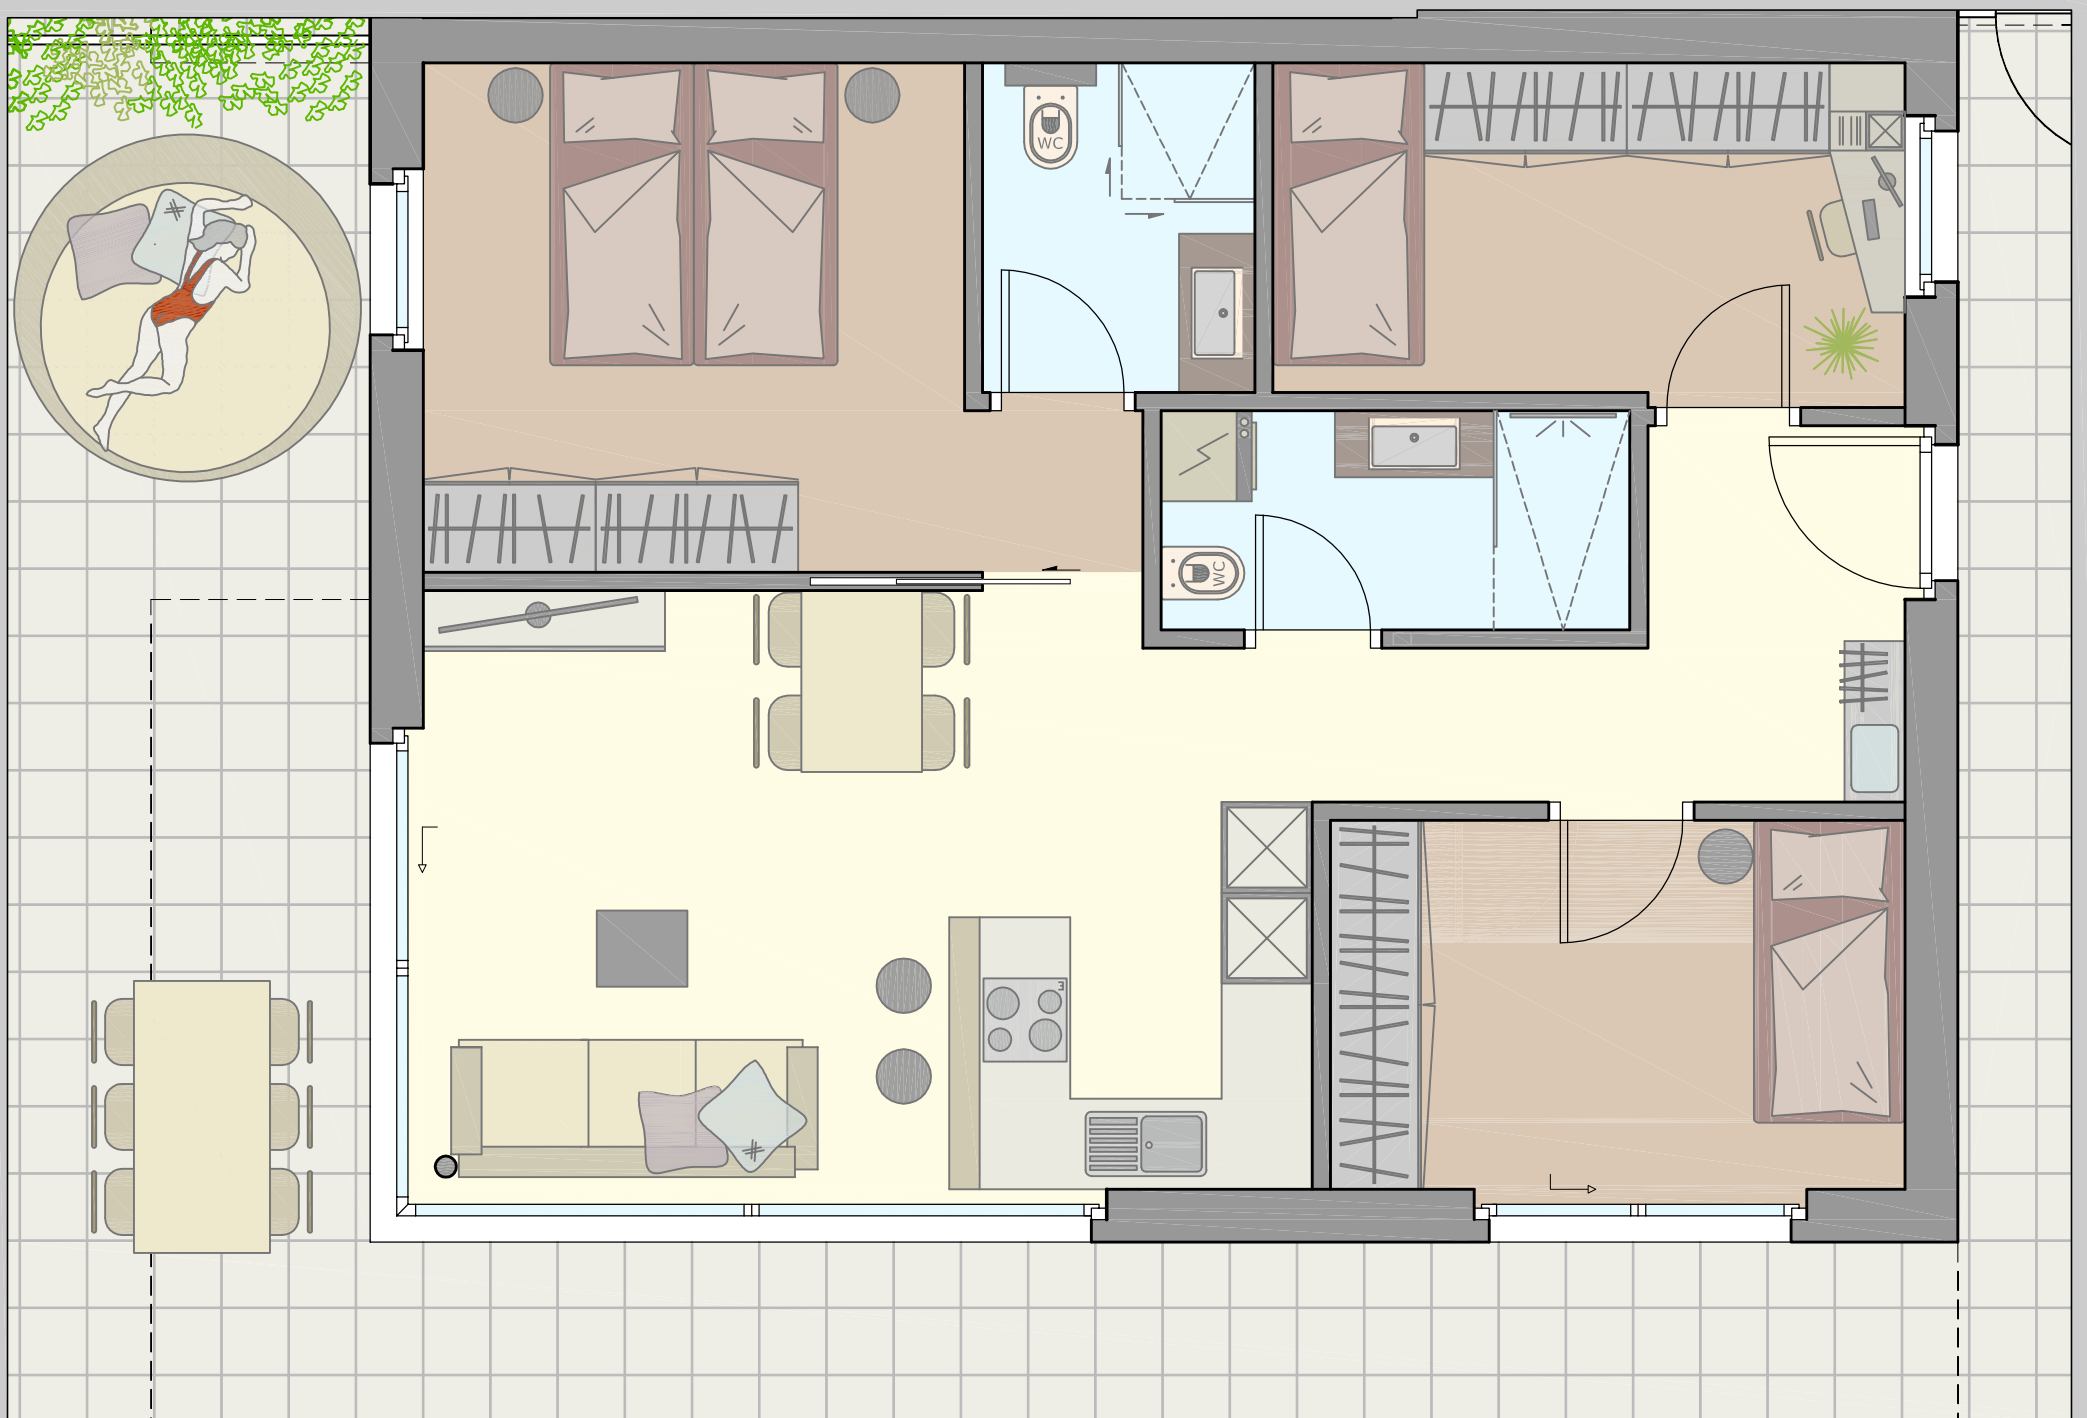

# Residence "Maenia"

Nals - Nalles

Apartment "W2-C" - appartamento "W2-C"

Erdgeschoss - piano terra

M = 1:50

**ERGOBAU**  
Immobilien - Immobili